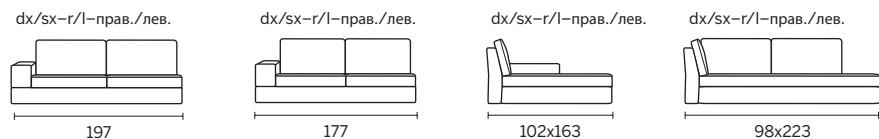

www.divanidea.it
n. verde 800 440 400

Wood frame, seat cushions in different density non-deforming polyurethane foam with acrylic batting, back cushions in feather. Interwoven elastic webbing suspension. Fabric and leather covering available. Fully removable fabric slipcover. Sofa bed not available. Optional the exclusive bluetooth audio system and music amplification.

Divanidea®

Структура из дерева. Подушки для сидений из недеформируемого пенополиуретана с покрытием из акрила. Подушки спинки из пуха. Подвеска на эластичных перекрещенных ремнях. Обивка из ткани и из кожи. Чехлы полностью съёмные для варианта из ткани. Вариант кровати не предусмотрен. Возможно использование в модели системы аудио и усилителя для музыки, применяемое с bluetooth.

	L/L/Ш	P/D/Г	A/H/B
Divano/Sofa/Диван	223	98	82
Divano/Sofa/Диван	203	98	82
Divano/Sofa/Диван	183	98	82
Divano laterale/One arm sofa/Боковой диван	197	98	82

	L/L/Ш	P/D/Г	A/H/B
Divano laterale/One arm sofa/Боковой диван	177	98	82
Isola/Meridienne/Островной диван	102	163	82
Meridiana angolo/Corner meridienne/Угловой шезлонг	223	98	82
Pouf/ Footstool/Пуф	75	60	41