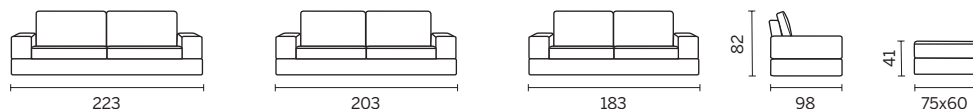

www.divanidea.it
n. verde 800 440 400

Wood frame, seat cushions in different density non-deforming polyurethane foam with acrylic batting, back cushions in feather. Interwoven elastic webbing suspension. Fabric and leather covering available. Fully removable fabric slipcover. Sofa bed not available. Optional the exclusive bluetooth audio system and music amplification.

Divanidea®

Структура из дерева. Подушки для сидений из недеформируемого пенополиуретана с покрытием из акрила. Подушки спинки из пуха. Подвеска на эластичных перекрещенных ремнях. Обивка из ткани и из кожи. Чехлы полностью съёмные для варианта из ткани. Вариант кровати не предусмотрен. Возможно использование в модели системы аудио и усилителя для музыки, применяемое с bluetooth.

	L/L/Ш	P/D/Г	A/H/B
Divano/Sofa/Диван	223	98	82
Divano/Sofa/Диван	203	98	82
Divano/Sofa/Диван	183	98	82
Divano laterale/One arm sofa/Боковой диван	197	98	82

	L/L/Ш	P/D/Г	A/H/B
Divano laterale/One arm sofa/Боковой диван	177	98	82
Isola/Meridienne/Островной диван	102	163	82
Meridiana angolo/Corner meridienne/Угловой шезлонг	223	98	82
Pouf/ Footstool/Пуф	75	60	41